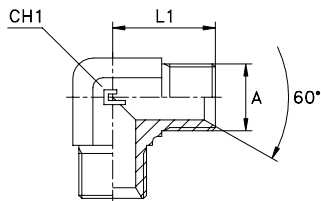

MALE 90° UNION ELBOW ADAPTER

Thread BSP Parallel

Type: **3024..**

Series BS	30.... [bar]	31.... [bar]	Ordering Complete	A	L1	CH1
UNIVERSAL	400	400	302401	1/8	21	11
			302402	1/4	26	14
			302403	3/8	29	19
	350	350	302404	1/2	34	22
			302405	5/8	38	27
	315	315	302406	3/4	41	27
	250	250	302407	1	45	33
	200	200	302408	1 1/4	52	41
	160	160	302409	1 1/2	59	48
	125	125	302410	2	78	65

Notes: If you wish to order a fitting in stainless steel, please change the first two digit from **30....** to **31....** .

MALE 90° UNION ELBOW ADAPTER

Thread Metric Parallel

Type: **3025..**

Series BS	30.... [bar]	31.... [bar]	Ordering Complete	A	L1	CH1
UNIVERSAL	400	400	302501	10x1	21	11
			302502	12x1,5	21	11
			302503	14x1,5	26	14
			302504	16x1,5	29	19
			302505	18x1,5	29	19
	350	350	302506	20x1,5	34	22
			302507	22x1,5	34	22
	315	315	302508	26x1,5	41	27
	250	250	302509	30x1,5	45	33

Notes: If you wish to order a fitting in stainless steel, please change the first two digit from **30....** to **31....** .
Articles available on request only.