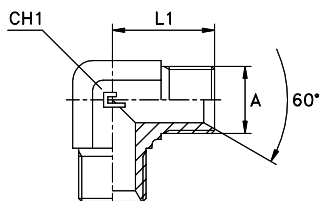

MALE 90° UNION ELBOW ADAPTER

Thread BSP Parallel

Type: **3024..**

Series BS	30.... [bar]	31.... [bar]	Ordering Complete	A	L1	CH1
UNIVERSAL	400	400	302401	1/8	21	11
			302402	1/4	26	14
			302403	3/8	29	19
	350	350	302404	1/2	34	22
			302405	5/8	38	27
	315	315	302406	3/4	41	27
	250	250	302407	1	45	33
	200	200	302408	1 1/4	52	41
	160	160	302409	1 1/2	59	48
	125	125	302410	2	78	65

Notes: If you wish to order a fitting in stainless steel, please change the first two digit from **30....** to **31....** .

MALE 90° UNION ELBOW ADAPTER

Thread Metric Parallel

Type: **3025..**

Series BS	30.... [bar]	31.... [bar]	Ordering Complete	A	L1	CH1
UNIVERSAL	400	400	302501	10x1	21	11
			302502	12x1,5	21	11
			302503	14x1,5	26	14
			302504	16x1,5	29	19
			302505	18x1,5	29	19
	350	350	302506	20x1,5	34	22
			302507	22x1,5	34	22
	315	315	302508	26x1,5	41	27
	250	250	302509	30x1,5	45	33

Notes: If you wish to order a fitting in stainless steel, please change the first two digit from **30....** to **31....** .
Articles available on request only.